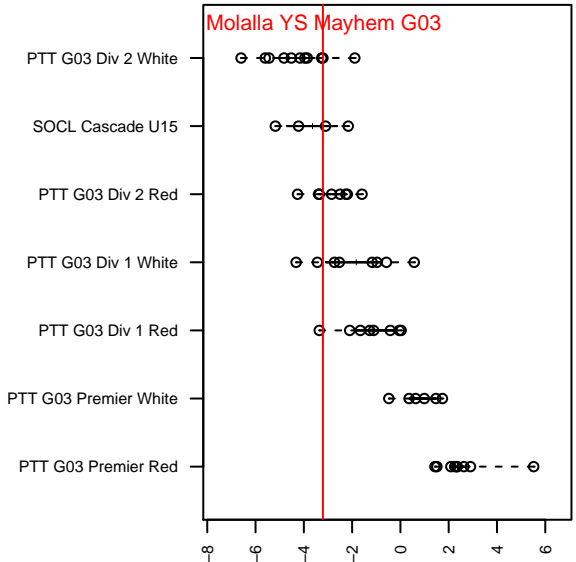

Molalla YS Mayhem G03

Molalla, OR
 G03 total strength=877
 attack=1.9 defense=0.9
 fall league = PTT G03 Div 2 White
 spr league = Spr OYS G03 Div 2 Red

alt names used:
 Molalla 03G Mayhem
 Molalla Mayhem FC
 Molalla 03G Mayhem

Venues played:
 2016 Summer Slam Plat/Gold/Silver/Bronze U1
 2016 PTT G03 Division 2 White
 2016 Spr OYS G03 Division 2 Red

Molalla YS Mayhem G03
 Dots are actual minus expected GF (blue circles) and GA (red triangles).
 Blue line is smoothed change in attack strength. Red is smoothed change in defense strength.

**attack and defense variance (black dot)
relative to other teams
and top 10 in region**

**attack and defense rating
relative to others at age
and all opponents in last 13 months**

Performance relative to 13 month average