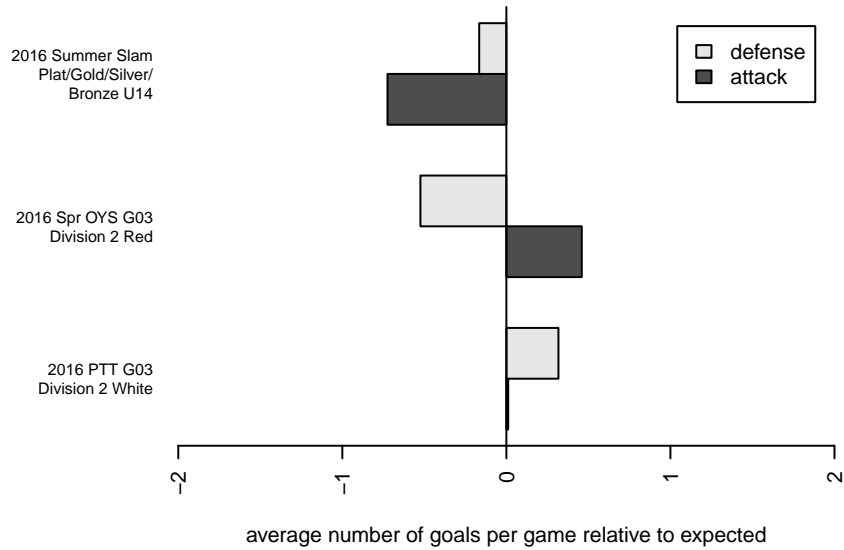

Molalla YS Mayhem G03

Molalla, OR
 G03 total strength=877
 attack=1.9 defense=0.9
 fall league = PTT G03 Div 2 White
 spr league = Spr OYS G03 Div 2 Red

alt names used:
 Molalla 03G Mayhem
 Molalla Mayhem FC
 Molalla 03G Mayhem

Venues played:
 2016 Summer Slam Plat/Gold/Silver/Bronze U1
 2016 PTT G03 Division 2 White
 2016 Spr OYS G03 Division 2 Red

Molalla YS Mayhem G03
 Dots are actual minus expected GF (blue circles) and GA (red triangles).
 Blue line is smoothed change in attack strength. Red is smoothed change in defense strength.

**attack and defense variance (black dot)
relative to other teams
and top 10 in region**

**attack and defense rating
relative to others at age
and all opponents in last 13 months**

Performance relative to 13 month average