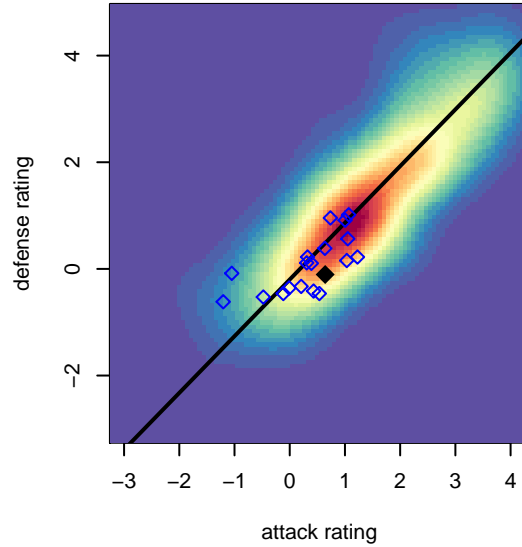

Molalla YS Mayhem G03

Molalla, OR
 G03 total strength=877
 attack=1.9 defense=0.9
 fall league = PTT G03 Div 2 White
 spr league = Spr OYS G03 Div 2 Red

alt names used:
 Molalla 03G Mayhem
 Molalla Mayhem FC
 Molalla 03G Mayhem

Venues played:
 2016 Summer Slam Plat/Gold/Silver/Bronze U1
 2016 PTT G03 Division 2 White
 2016 Spr OYS G03 Division 2 Red

Molalla YS Mayhem G03
 Dots are actual minus expected GF (blue circles) and GA (red triangles).
 Blue line is smoothed change in attack strength. Red is smoothed change in defense strength.

**attack and defense variance (black dot)
relative to other teams
and top 10 in region**

**attack and defense rating
relative to others at age
and all opponents in last 13 months**

Performance relative to 13 month average