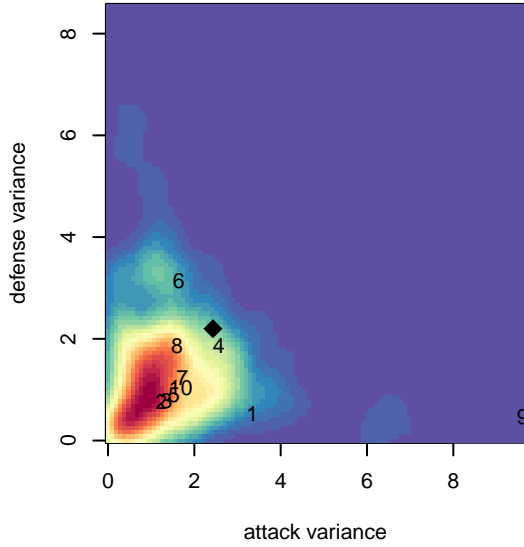

Molalla YS Mayhem G03

Molalla, OR
 G03 total strength=877
 attack=1.9 defense=0.9
 fall league = PTT G03 Div 2 White
 spr league = Spr OYS G03 Div 2 Red

alt names used:
 Molalla 03G Mayhem
 Molalla Mayhem FC
 Molalla 03G Mayhem

Venues played:
 2016 Summer Slam Plat/Gold/Silver/Bronze U1
 2016 PTT G03 Division 2 White
 2016 Spr OYS G03 Division 2 Red

Molalla YS Mayhem G03
 Dots are actual minus expected GF (blue circles) and GA (red triangles).
 Blue line is smoothed change in attack strength. Red is smoothed change in defense strength.

**attack and defense variance (black dot)
relative to other teams
and top 10 in region**

**attack and defense rating
relative to others at age
and all opponents in last 13 months**

Performance relative to 13 month average